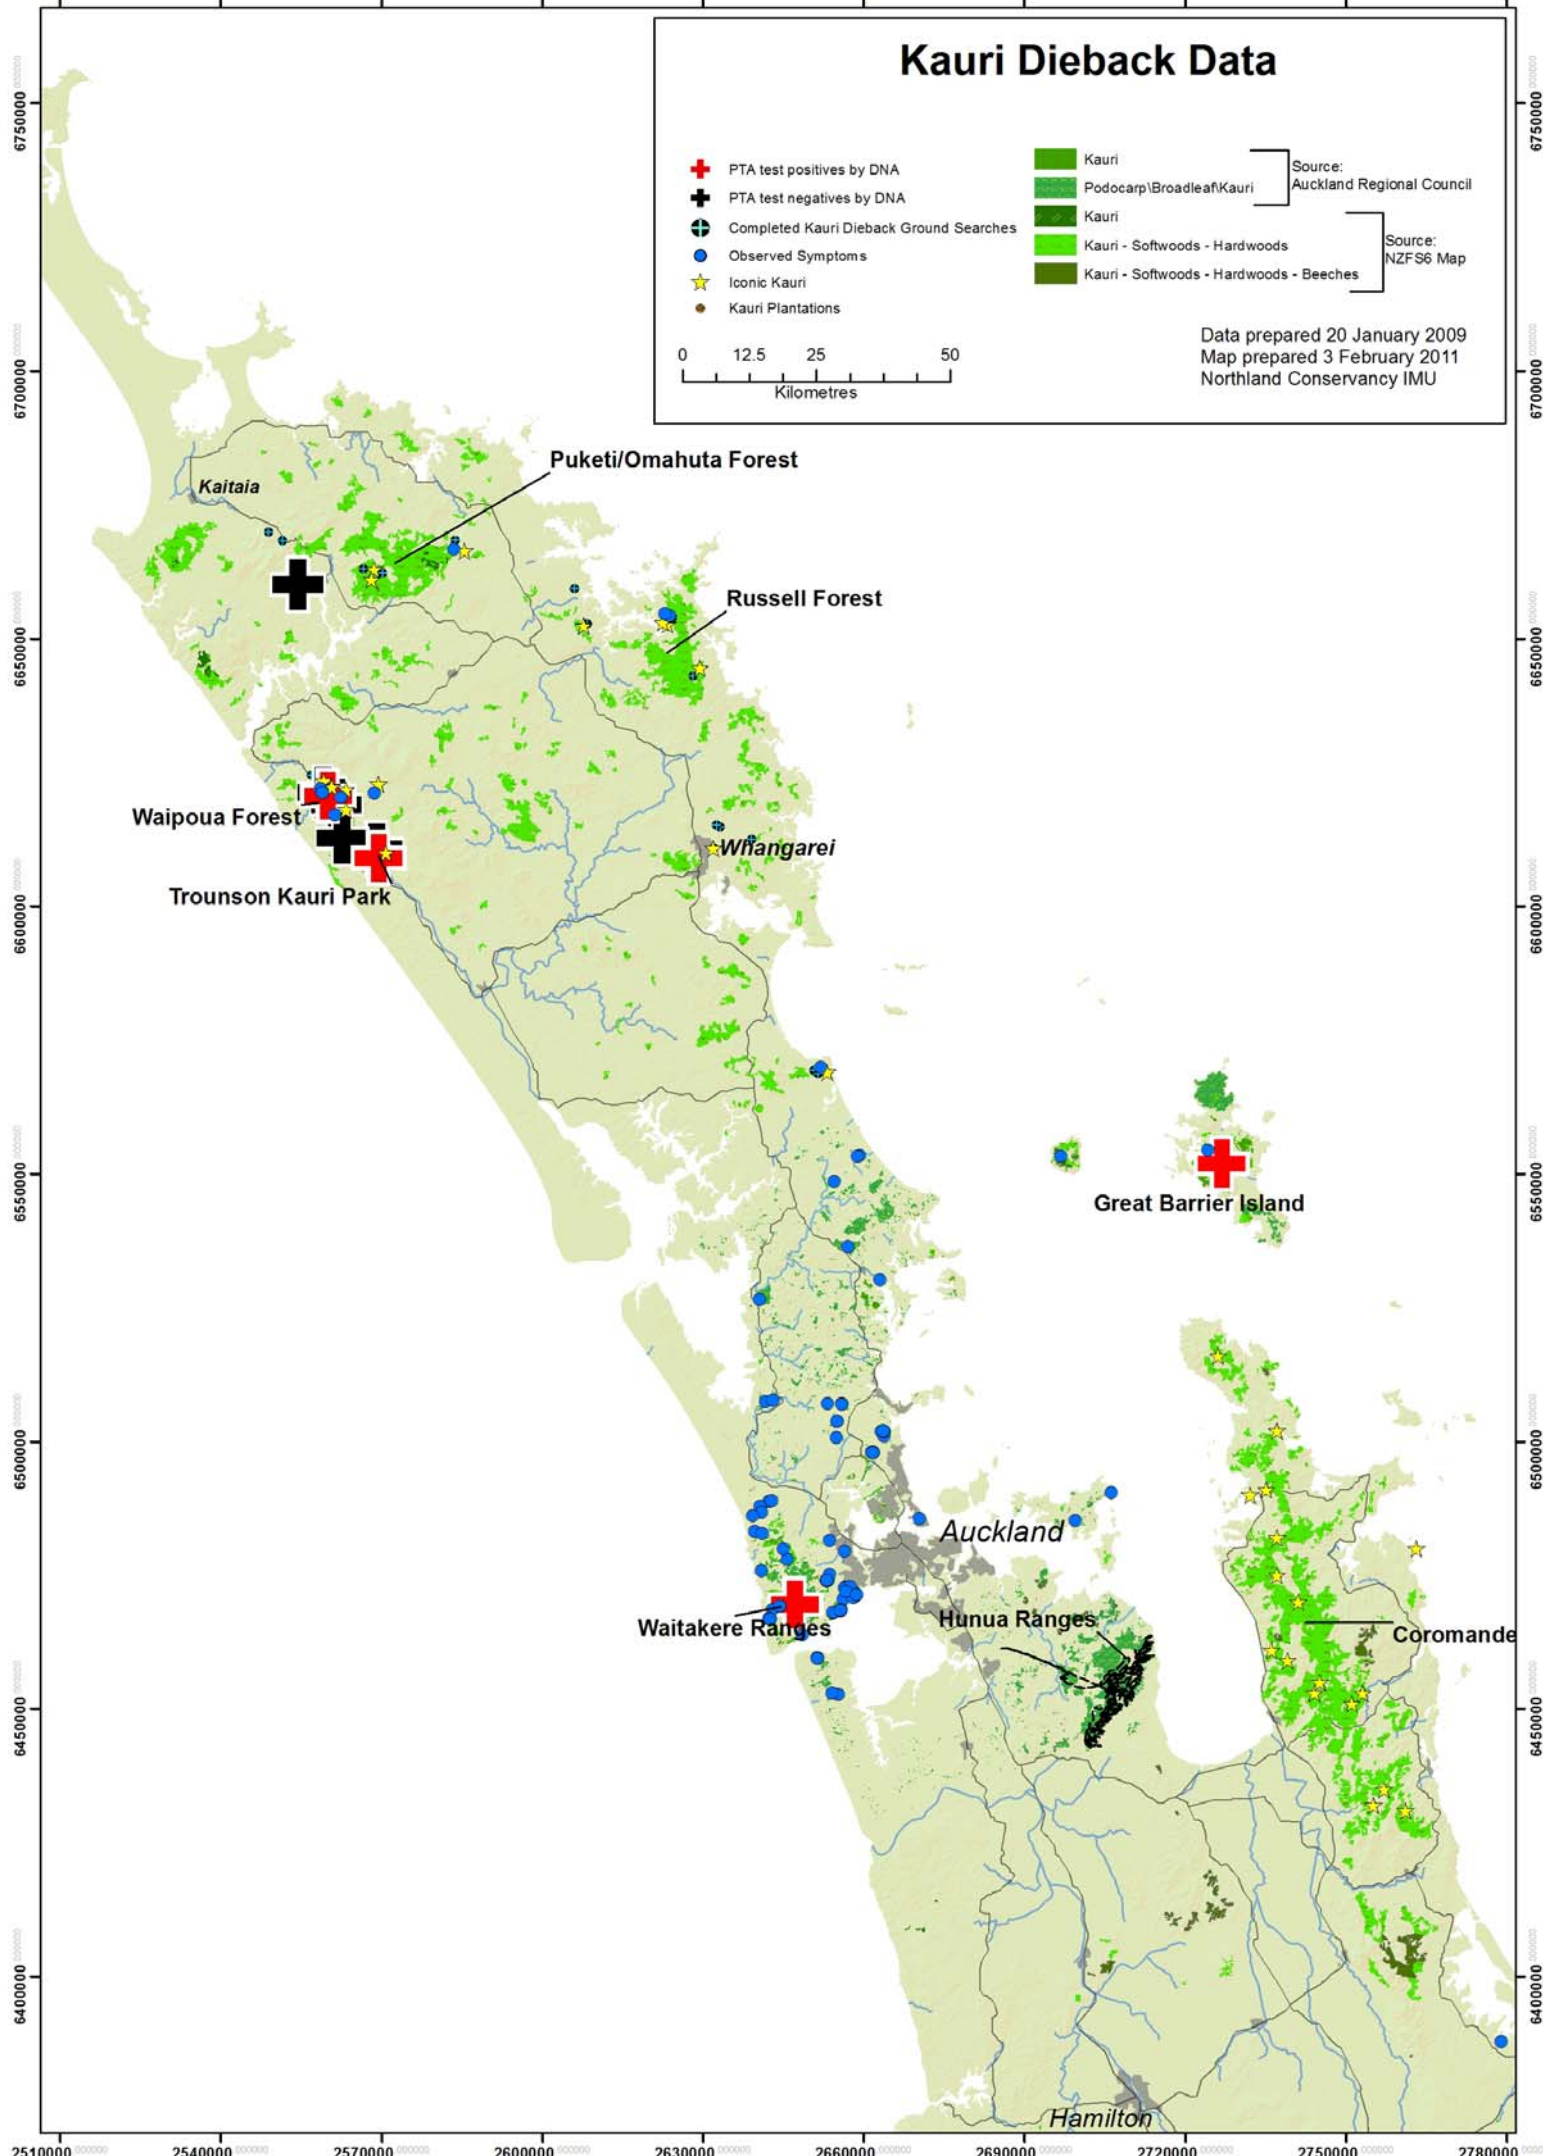

2510000 2540000 2570000 2600000 2630000 2660000 2690000 2720000 2750000 2780000

# Kauri Dieback Data

- + PTA test positives by DNA
- + PTA test negatives by DNA
- + Completed Kauri Dieback Ground Searches
- Observed Symptoms
- ★ Iconic Kauri
- Kauri Plantations

- Kauri
- Podocarp/Broadleaf/Kauri
- Kauri
- Kauri - Softwoods - Hardwoods
- Kauri - Softwoods - Hardwoods - Beeches

Source: Auckland Regional Council

Source: NZFS6 Map

Data prepared 20 January 2009  
 Map prepared 3 February 2011  
 Northland Conservancy IMU

2510000 2540000 2570000 2600000 2630000 2660000 2690000 2720000 2750000 2780000